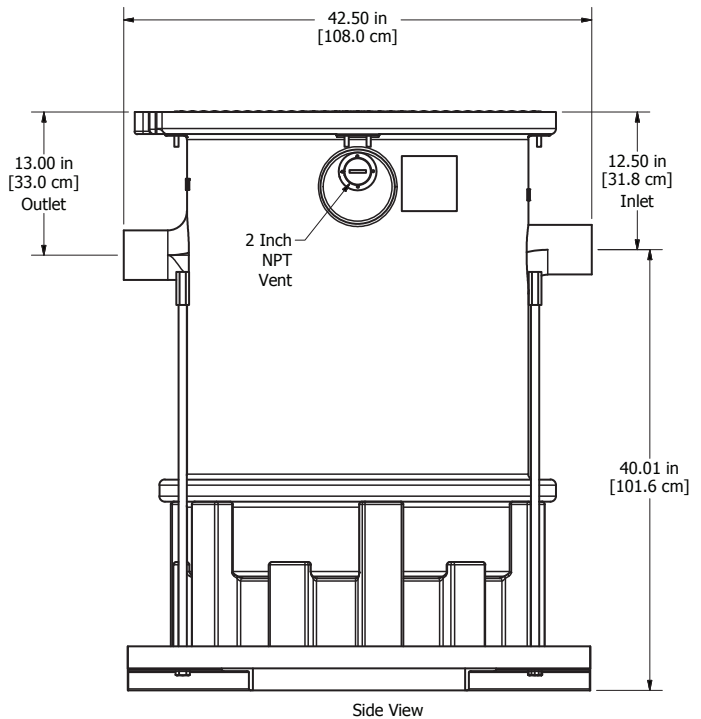

**\*Trapzilla TSS-70 or TSS-95 MUST BE PURCHASED SEPARATELY**

Thermaco, Inc. supplies the frame & support base with the HA-70/95. This include four (4) 36" threaded rods and the nuts to connect to a contractor-installed, in-floor suspension mount. This kit needs to be installed by a licensed contractor. The contractor is responsible for determining weight loads, preparation of the floor for installation and any construction necessary for installation of the suspension kit.

One SSOP-70/95 Support Frame comes with the HA-70/95.