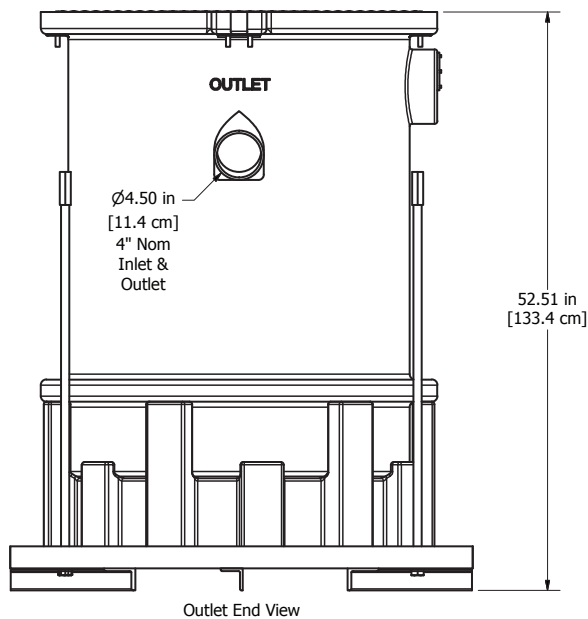

**\*Trapzilla TSS-70 or TSS-95 MUST BE PURCHASED SEPARATELY**

Thermaco, Inc. supplies the frame & support base with the HA-70/95. This include four (4) 36" threaded rods and the nuts to connect to a contractor-installed, in-floor suspension mount. This kit needs to be installed by a licensed contractor. The contractor is responsible for determining weight loads, preparation of the floor for installation and any construction necessary for installation of the suspension kit.

One SSOP-70/95 Support Frame comes with the HA-70/95.